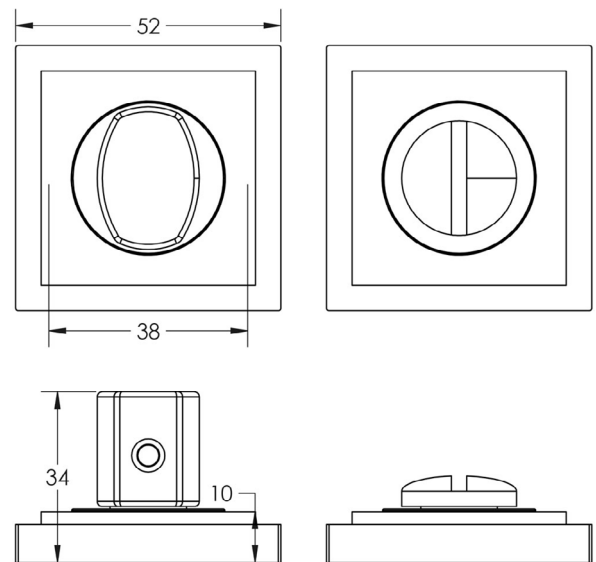

CODE

BUR-81PN-152PN

DESCRIPTION

Turn & Release

STANDARDS

PRODUCT SPECIFICATION

- 38mm centres
- Square stepped rose
- Matt lacquered solid brass

TECHNICAL DRAWING