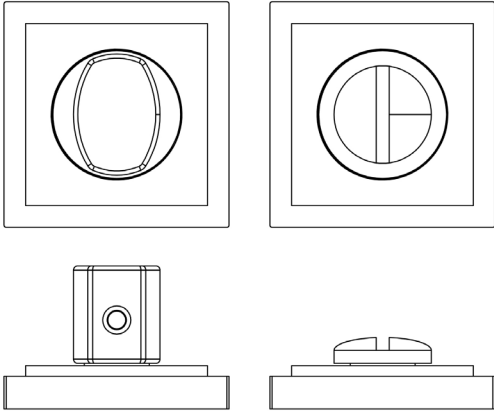

CODE

BUR-81PN-152PN

DESCRIPTION

Turn & Release

STANDARDS

PRODUCT SPECIFICATION

- 38mm centres
- Square stepped rose
- Matt lacquered solid brass

TECHNICAL DRAWING

FINISHES

- Polished Nickel