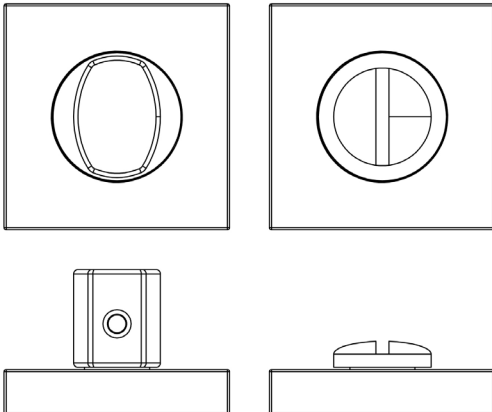

CODE

BUR-81PN-150PN

DESCRIPTION

Turn & Release

STANDARDS

PRODUCT SPECIFICATION

- 38mm centres
- Square plain rose
- Matt lacquered solid brass

TECHNICAL DRAWING