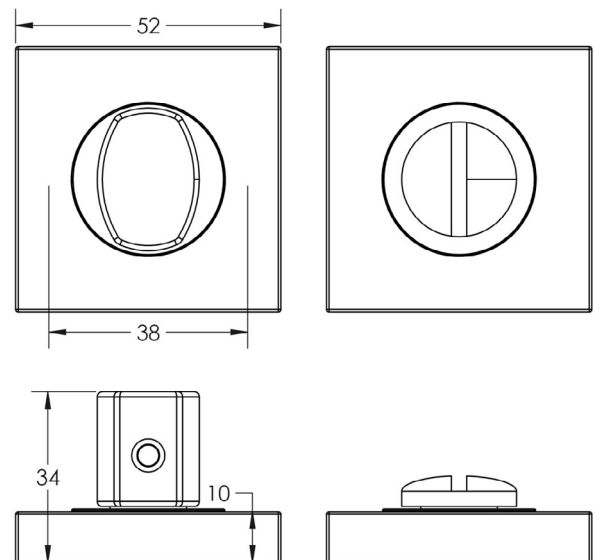

CODE

BUR-81PN-150PN

DESCRIPTION

Turn & Release

STANDARDS

PRODUCT SPECIFICATION

- 38mm centres
- Square plain rose
- Matt lacquered solid brass

TECHNICAL DRAWING