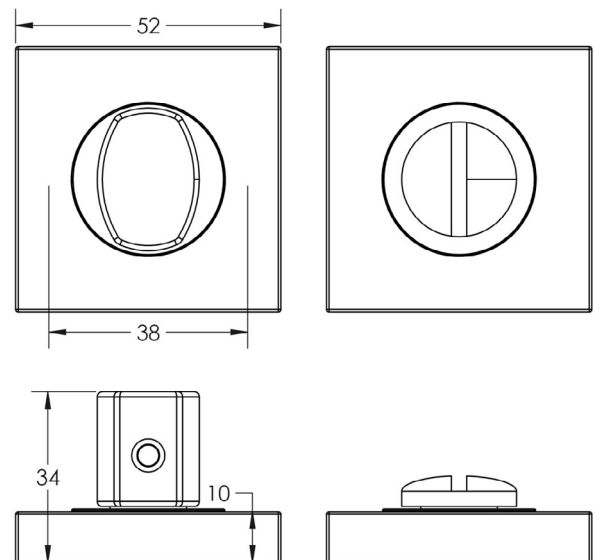

CODE

BUR-81MB-150MB

DESCRIPTION

Turn & Release

STANDARDS

PRODUCT SPECIFICATION

- 38mm centres
- Square plain rose
- Matt lacquered solid brass

TECHNICAL DRAWING