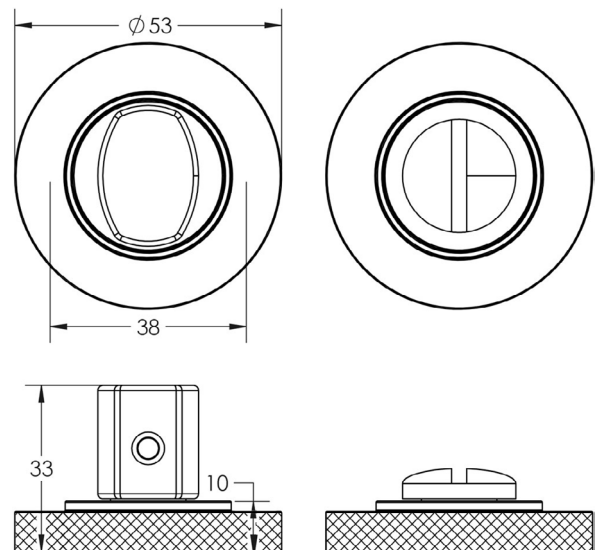

CODE

BUR-81DB-55DB

DESCRIPTION

Turn & Release

STANDARDS

PRODUCT SPECIFICATION

- 38mm centres
- Knurled rose
- Matt lacquered solid brass

TECHNICAL DRAWING