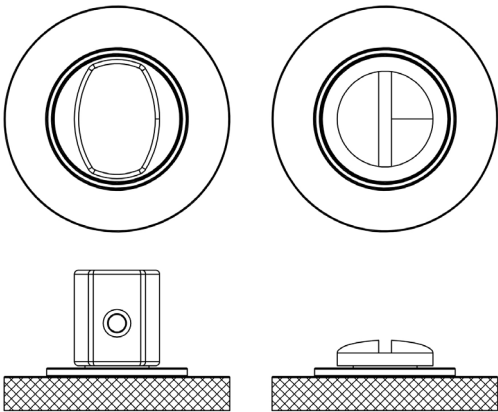

CODE

BUR-81DB-55DB

DESCRIPTION

Turn & Release

STANDARDS

PRODUCT SPECIFICATION

- 38mm centres
- Knurled rose
- Matt lacquered solid brass

TECHNICAL DRAWING