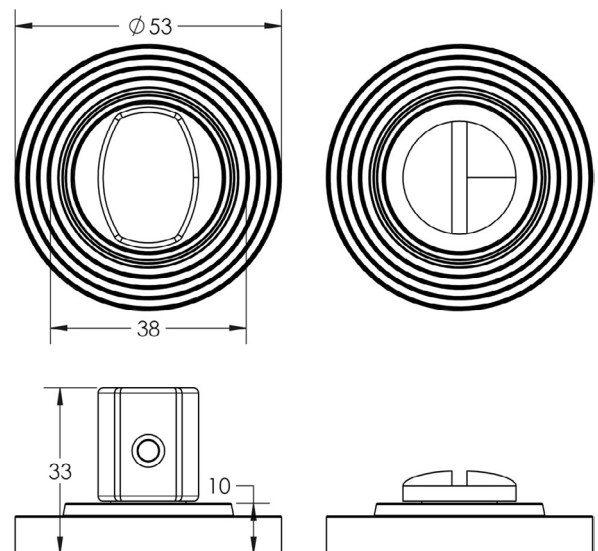

CODE

BUR-81DB-53DB

DESCRIPTION

Turn & Release

STANDARDS

PRODUCT SPECIFICATION

- 38mm centres
- Stepped rose
- Matt lacquered solid brass

TECHNICAL DRAWING