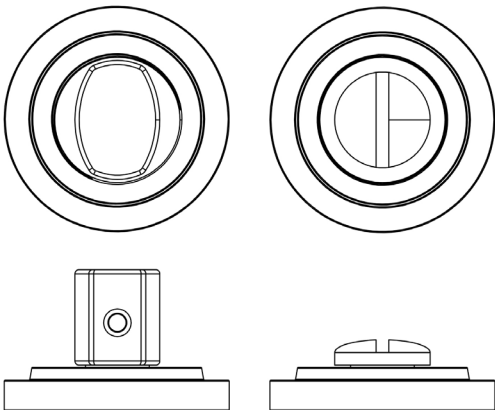

CODE

**BUR-81DB-52DB**

DESCRIPTION

**Turn & Release**

STANDARDS

PRODUCT SPECIFICATION

- 38mm centres
- Stepped rose
- Matt lacquered solid brass

TECHNICAL DRAWING

FINISHES

- Dark Bronze