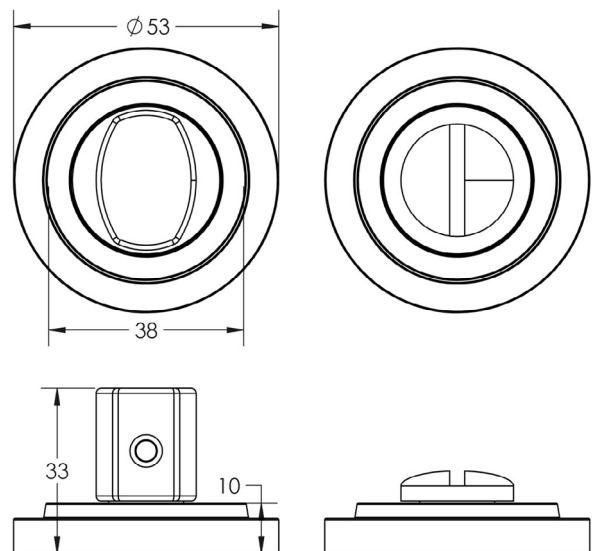

CODE

**BUR-81DB-52DB**

DESCRIPTION

**Turn & Release**

STANDARDS

PRODUCT SPECIFICATION

- 38mm centres
- Stepped rose
- Matt lacquered solid brass

TECHNICAL DRAWING