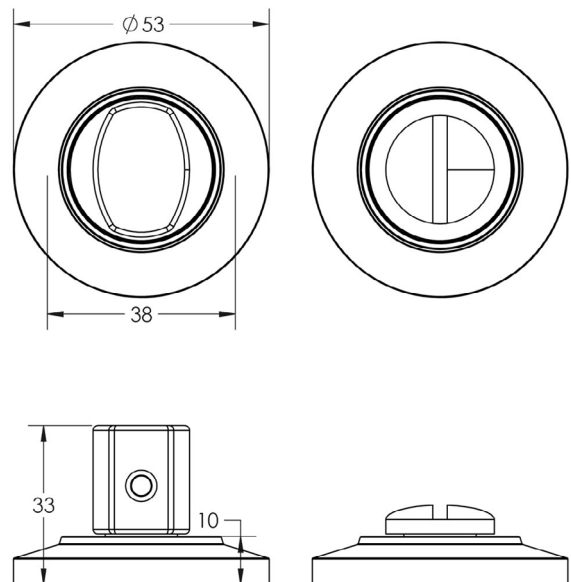

CODE

BUR-81DB-51DB

DESCRIPTION

Turn & Release

STANDARDS

PRODUCT SPECIFICATION

- 38mm centres
- Chamfered rose
- Matt lacquered solid brass

TECHNICAL DRAWING