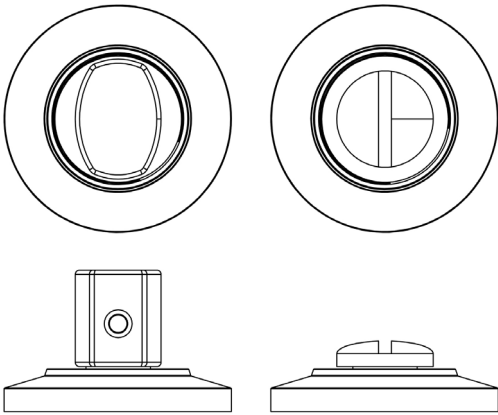

CODE

BUR-81DB-51DB

DESCRIPTION

Turn & Release

STANDARDS

PRODUCT SPECIFICATION

- 38mm centres
- Chamfered rose
- Matt lacquered solid brass

TECHNICAL DRAWING