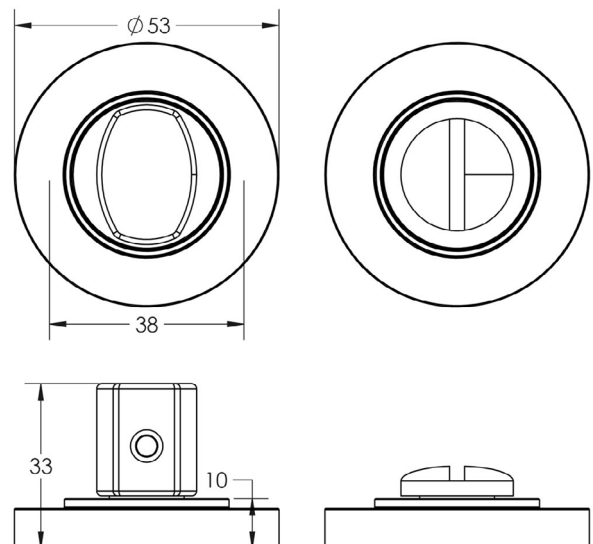

CODE

BUR-81DB-50DB

DESCRIPTION

Turn & Release

STANDARDS

PRODUCT SPECIFICATION

- 38mm centres
- Plain rose
- Matt lacquered solid brass

TECHNICAL DRAWING