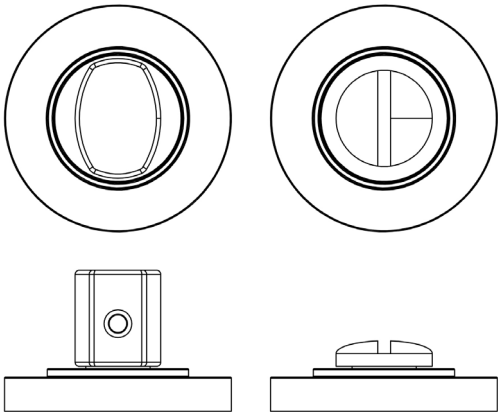

CODE

BUR-81DB-50DB

DESCRIPTION

Turn & Release

STANDARDS

PRODUCT SPECIFICATION

- 38mm centres
- Plain rose
- Matt lacquered solid brass

TECHNICAL DRAWING