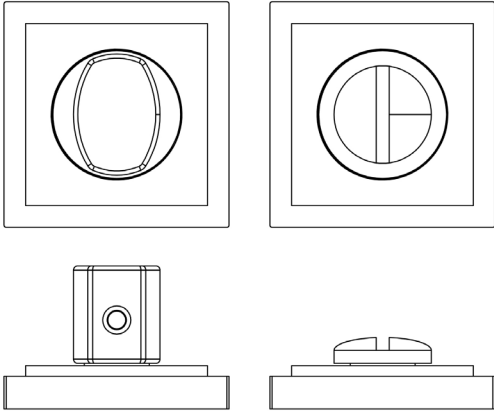

CODE

**BUR-81DB-152DB**

DESCRIPTION

**Turn & Release**

STANDARDS

PRODUCT SPECIFICATION

- 38mm centres
- Square stepped rose
- Matt lacquered solid brass

TECHNICAL DRAWING