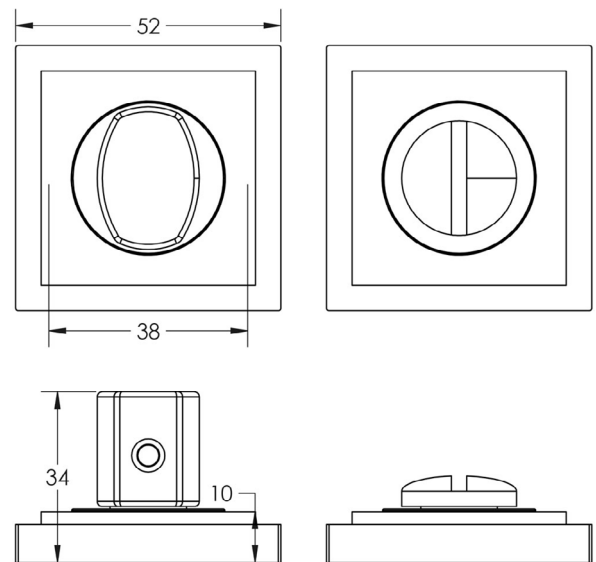

CODE

**BUR-81DB-152DB**

DESCRIPTION

**Turn & Release**

STANDARDS

PRODUCT SPECIFICATION

- 38mm centres
- Square stepped rose
- Matt lacquered solid brass

TECHNICAL DRAWING