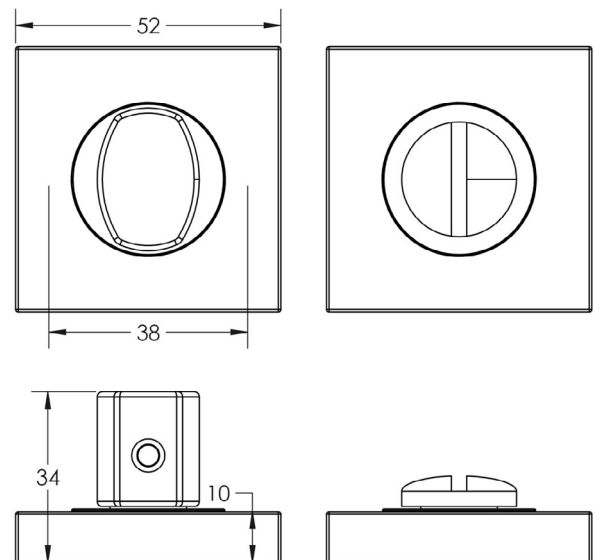

CODE

BUR-81DB-150DB

DESCRIPTION

Turn & Release

STANDARDS

PRODUCT SPECIFICATION

- 38mm centres
- Square plain rose
- Matt lacquered solid brass

TECHNICAL DRAWING