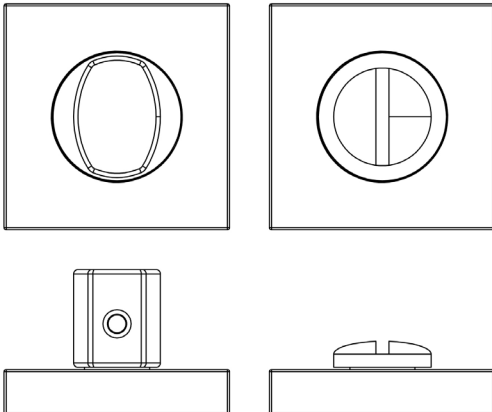

CODE

BUR-81DB-150DB

DESCRIPTION

Turn & Release

STANDARDS

PRODUCT SPECIFICATION

- 38mm centres
- Square plain rose
- Matt lacquered solid brass

TECHNICAL DRAWING