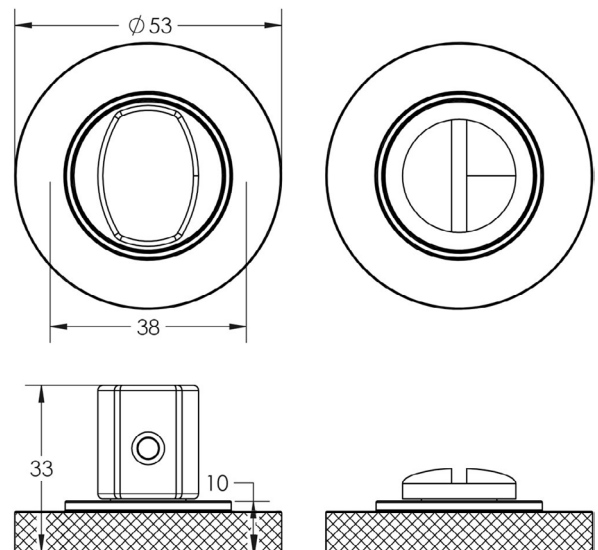

CODE

BUR-81AB-55AB

DESCRIPTION

Turn & Release

STANDARDS

PRODUCT SPECIFICATION

- 38mm centres
- Knurled rose
- Matt lacquered solid brass

TECHNICAL DRAWING