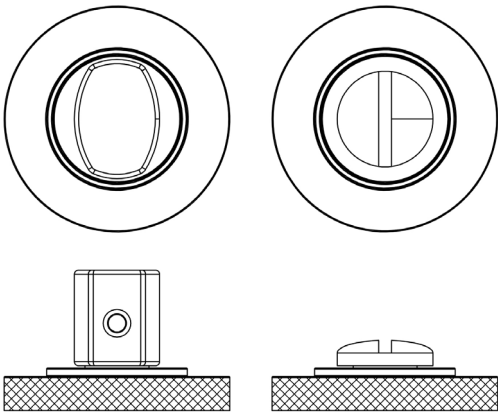

CODE

BUR-81AB-55AB

DESCRIPTION

Turn & Release

STANDARDS

PRODUCT SPECIFICATION

- 38mm centres
- Knurled rose
- Matt lacquered solid brass

TECHNICAL DRAWING