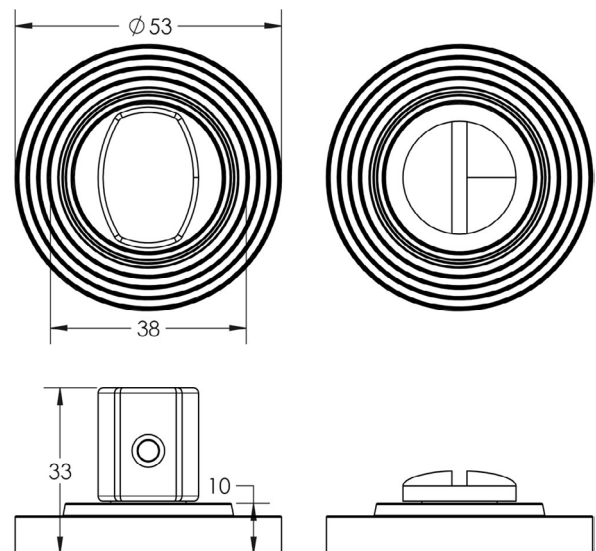

CODE

BUR-81AB-53AB

DESCRIPTION

Turn & Release

STANDARDS

PRODUCT SPECIFICATION

- 38mm centres
- Stepped rose
- Matt lacquered solid brass

TECHNICAL DRAWING