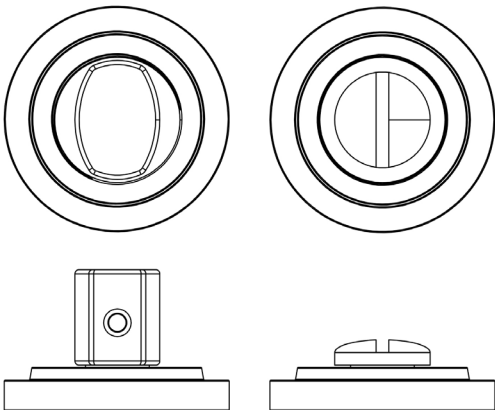

CODE

BUR-81AB-52AB

DESCRIPTION

Turn & Release

STANDARDS

PRODUCT SPECIFICATION

- 38mm centres
- Stepped rose
- Matt lacquered solid brass

TECHNICAL DRAWING