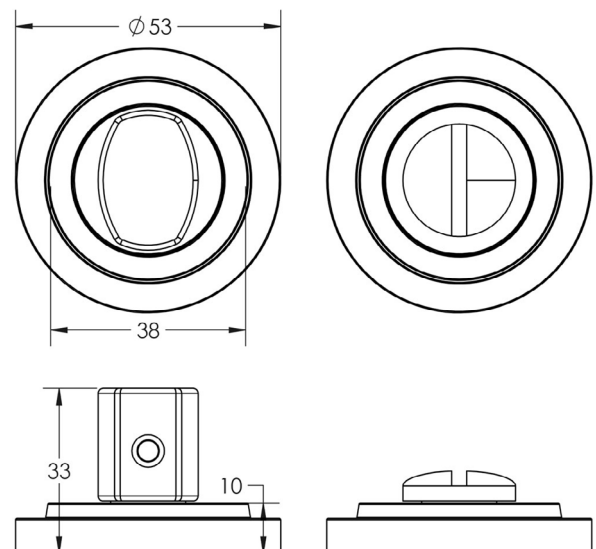

CODE

BUR-81AB-52AB

DESCRIPTION

Turn & Release

STANDARDS

PRODUCT SPECIFICATION

- 38mm centres
- Stepped rose
- Matt lacquered solid brass

TECHNICAL DRAWING