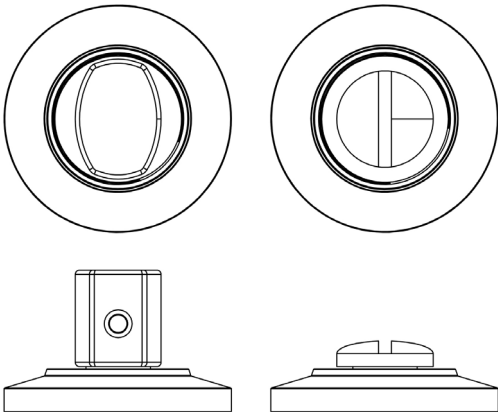

CODE

BUR-81AB-51AB

DESCRIPTION

Turn & Release

STANDARDS

PRODUCT SPECIFICATION

- 38mm centres
- Chamfered rose
- Matt lacquered solid brass

TECHNICAL DRAWING