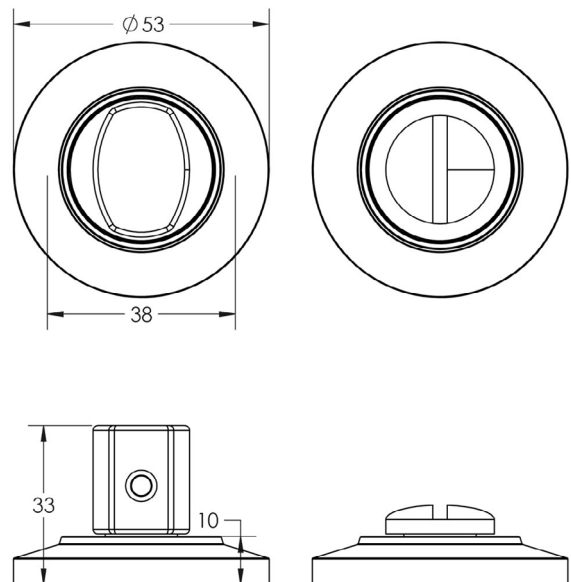

CODE

BUR-81AB-51AB

DESCRIPTION

Turn & Release

STANDARDS

PRODUCT SPECIFICATION

- 38mm centres
- Chamfered rose
- Matt lacquered solid brass

TECHNICAL DRAWING