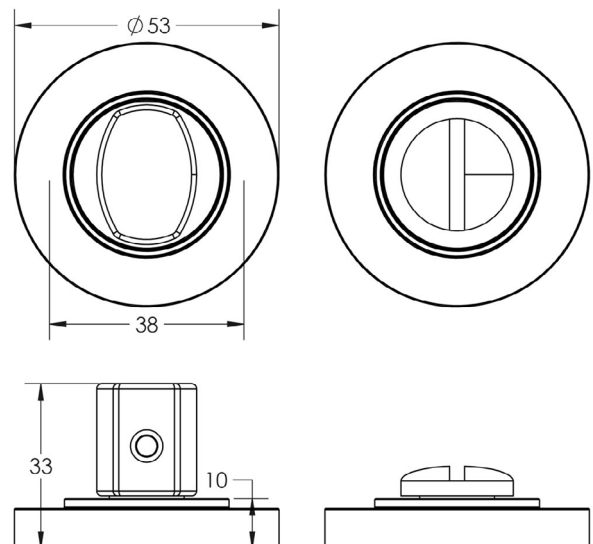

CODE

BUR-81AB-50AB

DESCRIPTION

Turn & Release

STANDARDS

PRODUCT SPECIFICATION

- 38mm centres
- Plain rose
- Matt lacquered solid brass

TECHNICAL DRAWING