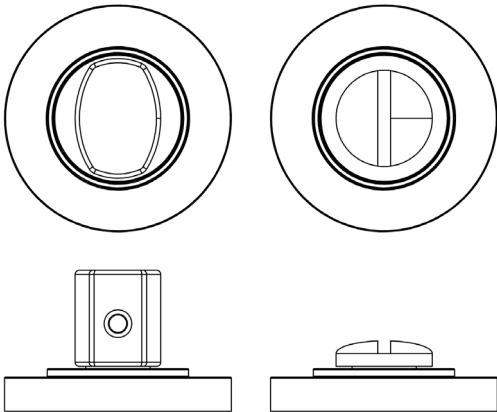

CODE

BUR-81AB-50AB

DESCRIPTION

Turn & Release

STANDARDS

PRODUCT SPECIFICATION

- 38mm centres
- Plain rose
- Matt lacquered solid brass

TECHNICAL DRAWING