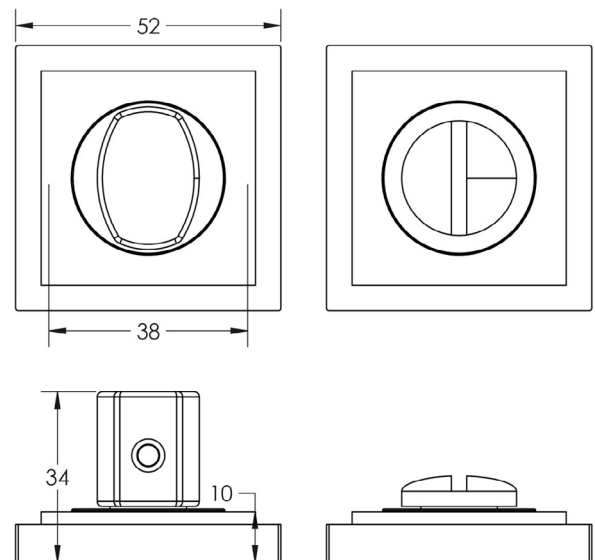

CODE

BUR-81AB-152AB

DESCRIPTION

Turn & Release

STANDARDS

PRODUCT SPECIFICATION

- 38mm centres
- Square stepped rose
- Matt lacquered solid brass

TECHNICAL DRAWING