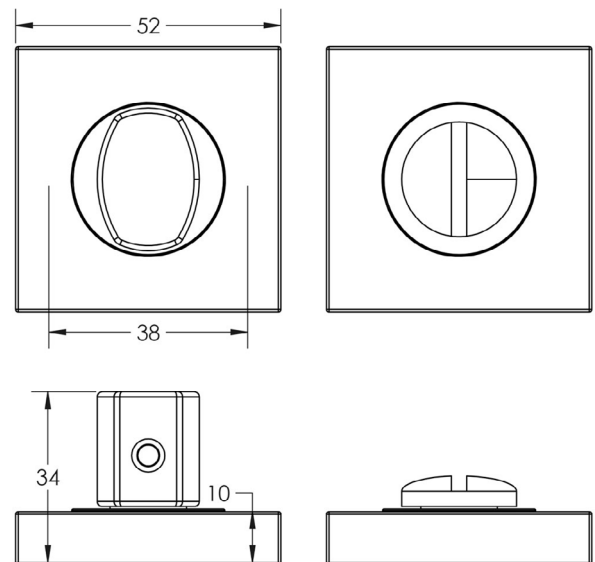

CODE

BUR-81AB-150AB

DESCRIPTION

Turn & Release

STANDARDS

PRODUCT SPECIFICATION

- 38mm centres
- Square plain rose
- Matt lacquered solid brass

TECHNICAL DRAWING