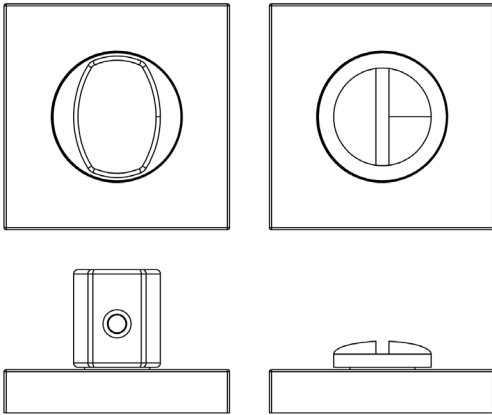

CODE

BUR-81AB-150AB

DESCRIPTION

Turn & Release

STANDARDS

PRODUCT SPECIFICATION

- 38mm centres
- Square plain rose
- Matt lacquered solid brass

TECHNICAL DRAWING