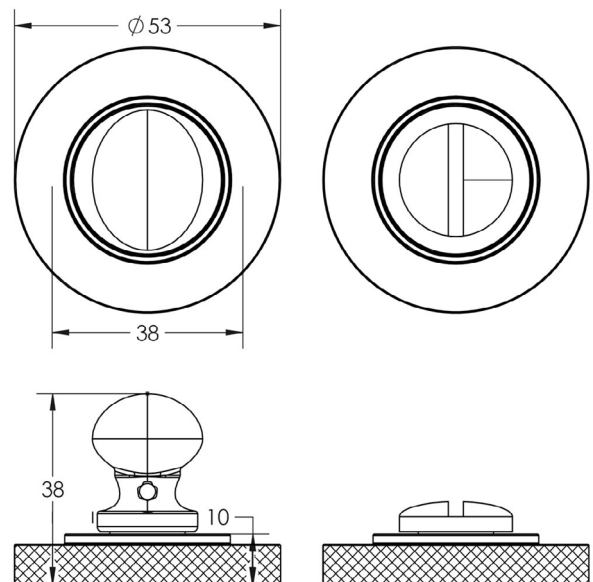

CODE

BUR-80SN-55SN

DESCRIPTION

Turn & Release

STANDARDS

PRODUCT SPECIFICATION

- 38mm centres
- Knurled rose
- Matt lacquered solid brass

TECHNICAL DRAWING