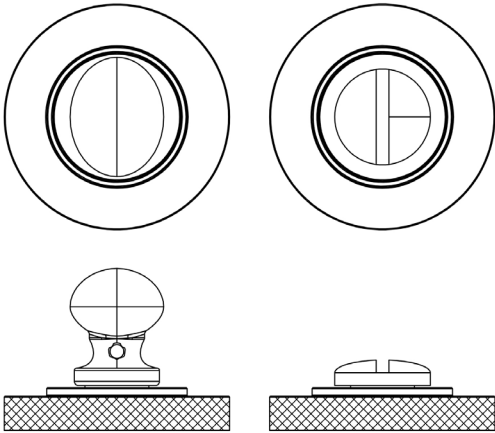

CODE

BUR-80SN-55SN

DESCRIPTION

Turn & Release

STANDARDS

PRODUCT SPECIFICATION

- 38mm centres
- Knurled rose
- Matt lacquered solid brass

TECHNICAL DRAWING