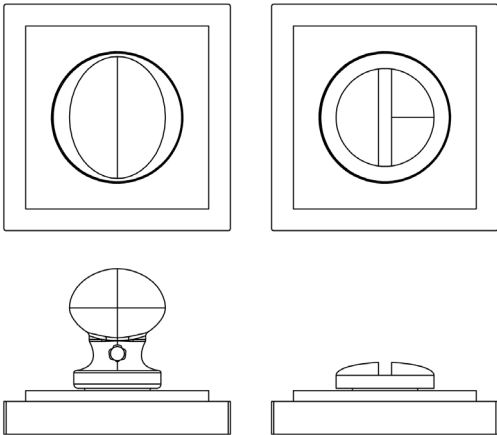

CODE

BUR-80SN-152SN

DESCRIPTION

Turn & Release

STANDARDS

PRODUCT SPECIFICATION

- 38mm centres
- Square stepped rose
- Matt lacquered solid brass

TECHNICAL DRAWING