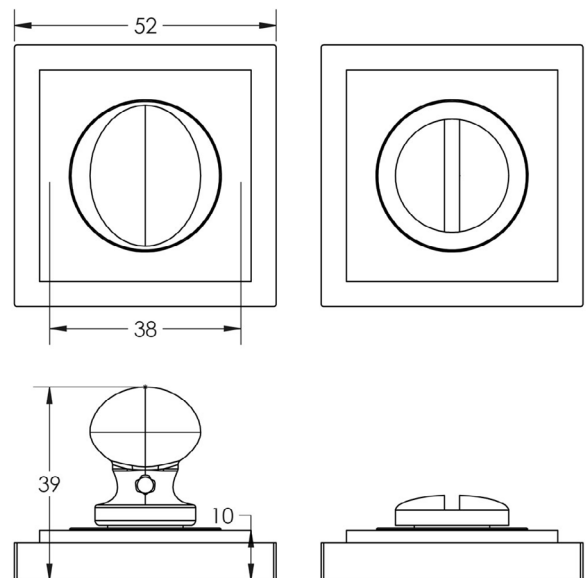

CODE

BUR-80SN-152SN

DESCRIPTION

Turn & Release

STANDARDS

PRODUCT SPECIFICATION

- 38mm centres
- Square stepped rose
- Matt lacquered solid brass

TECHNICAL DRAWING