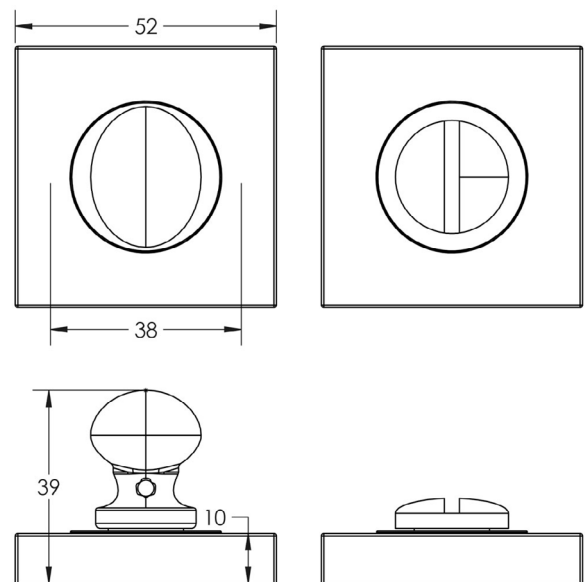

CODE

BUR-80SN-150SN

DESCRIPTION

Turn & Release

STANDARDS

PRODUCT SPECIFICATION

- 38mm centres
- Square plain rose
- Matt lacquered solid brass

TECHNICAL DRAWING