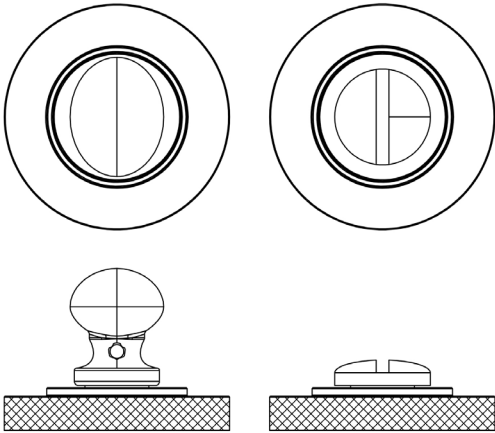

CODE

**BUR-80PN-55PN**

DESCRIPTION

**Turn & Release**

STANDARDS

PRODUCT SPECIFICATION

- 38mm centres
- Knurled rose
- Matt lacquered solid brass

TECHNICAL DRAWING