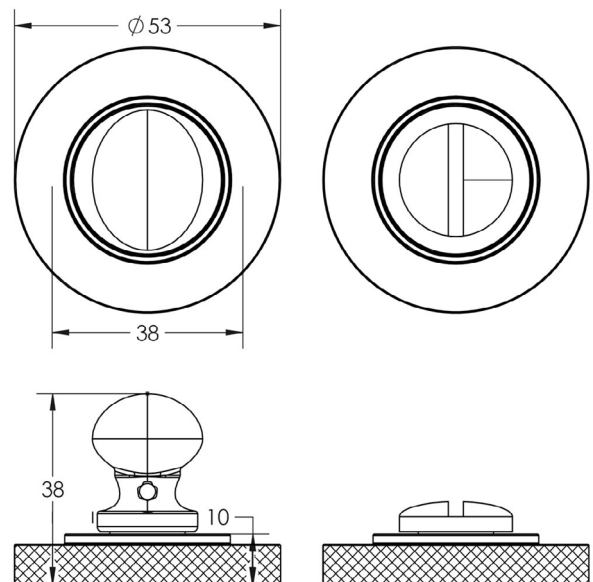

CODE

**BUR-80PN-55PN**

DESCRIPTION

**Turn & Release**

STANDARDS

PRODUCT SPECIFICATION

- 38mm centres
- Knurled rose
- Matt lacquered solid brass

TECHNICAL DRAWING