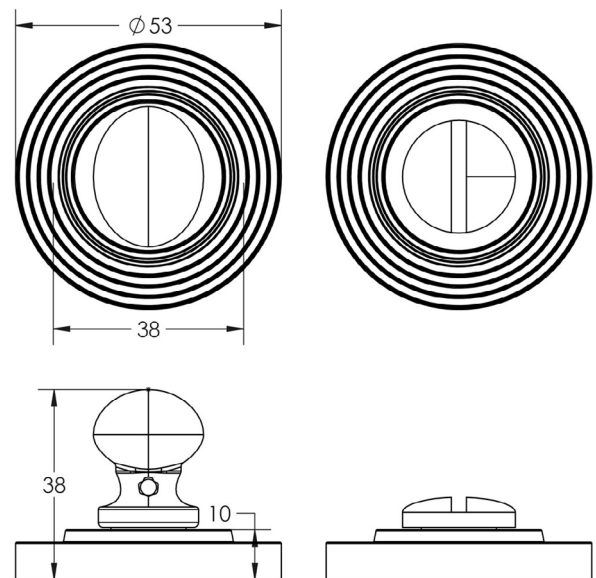

CODE

**BUR-80PN-53PN**

DESCRIPTION

**Turn & Release**

STANDARDS

PRODUCT SPECIFICATION

- 38mm centres
- Stepped rose
- Matt lacquered solid brass

TECHNICAL DRAWING