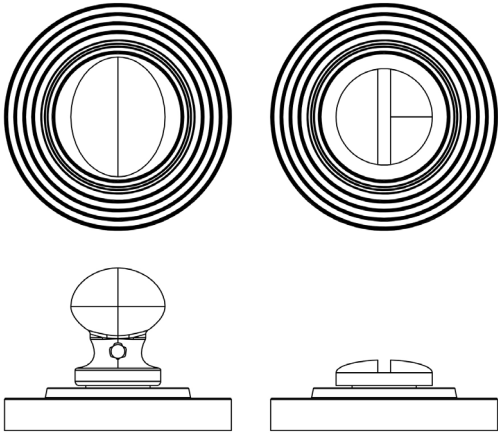

CODE

**BUR-80PN-53PN**

DESCRIPTION

**Turn & Release**

STANDARDS

PRODUCT SPECIFICATION

- 38mm centres
- Stepped rose
- Matt lacquered solid brass

TECHNICAL DRAWING

FINISHES

- Polished Nickel