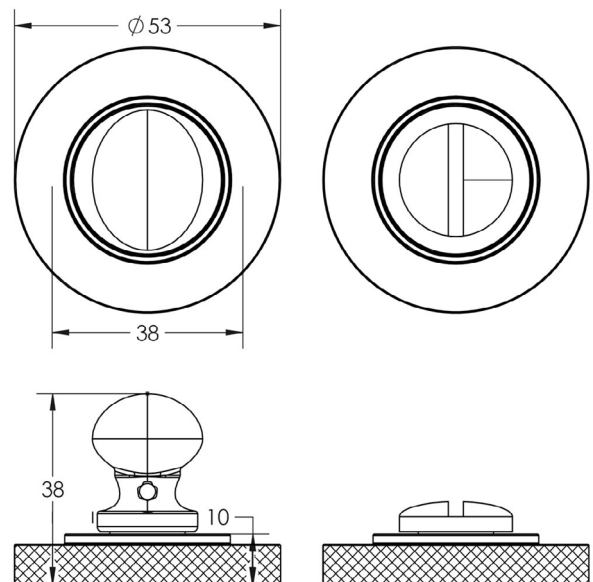

CODE

BUR-80DB-55DB

DESCRIPTION

Turn & Release

STANDARDS

PRODUCT SPECIFICATION

- 38mm centres
- Knurled rose
- Matt lacquered solid brass

TECHNICAL DRAWING