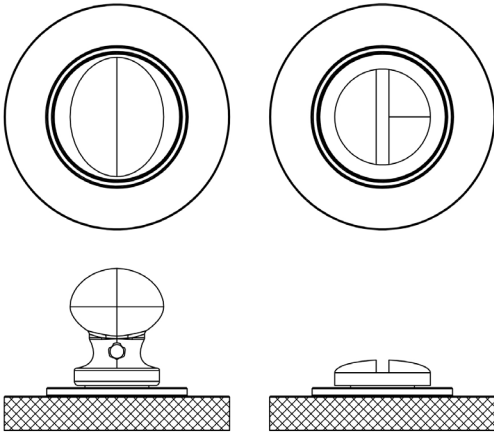

CODE

BUR-80DB-55DB

DESCRIPTION

Turn & Release

STANDARDS

PRODUCT SPECIFICATION

- 38mm centres
- Knurled rose
- Matt lacquered solid brass

TECHNICAL DRAWING