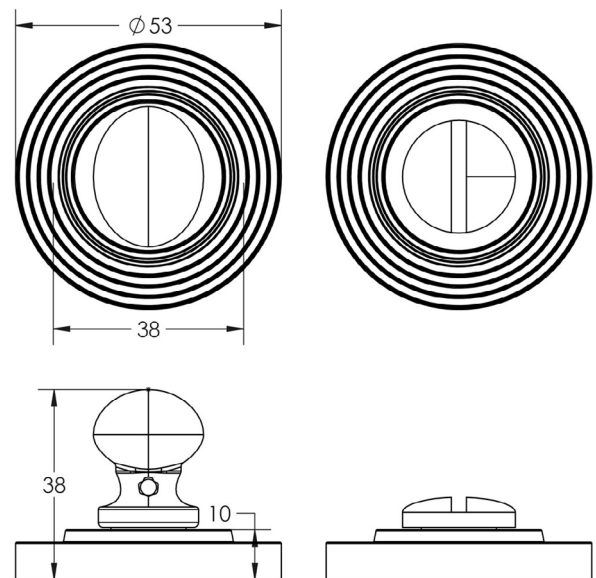

CODE

**BUR-80DB-53DB**

DESCRIPTION

**Turn & Release**

STANDARDS

PRODUCT SPECIFICATION

- 38mm centres
- Stepped rose
- Matt lacquered solid brass

TECHNICAL DRAWING