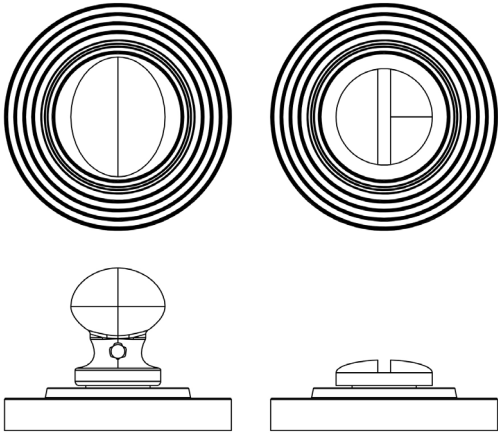

CODE

**BUR-80DB-53DB**

DESCRIPTION

**Turn & Release**

STANDARDS

PRODUCT SPECIFICATION

- 38mm centres
- Stepped rose
- Matt lacquered solid brass

TECHNICAL DRAWING