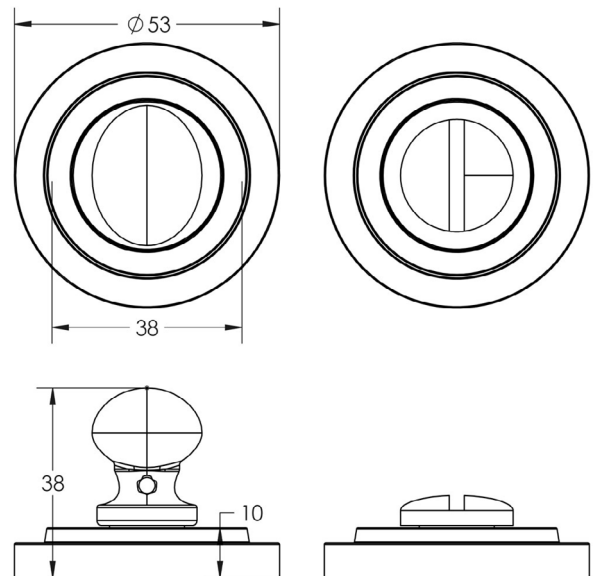

CODE

BUR-80DB-52DB

DESCRIPTION

Turn & Release

STANDARDS

PRODUCT SPECIFICATION

- 38mm centres
- Stepped rose
- Matt lacquered solid brass

TECHNICAL DRAWING