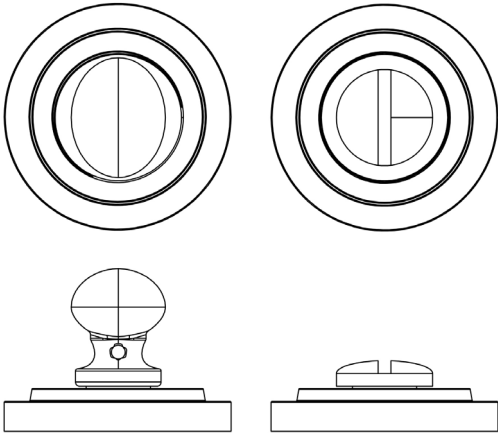

CODE

BUR-80DB-52DB

DESCRIPTION

Turn & Release

STANDARDS

PRODUCT SPECIFICATION

- 38mm centres
- Stepped rose
- Matt lacquered solid brass

TECHNICAL DRAWING