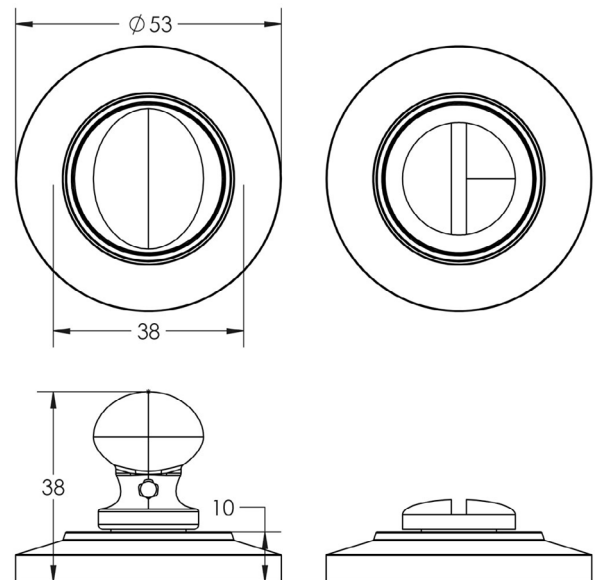

CODE

BUR-80DB-51DB

DESCRIPTION

Turn & Release

STANDARDS

PRODUCT SPECIFICATION

- 38mm centres
- Chamfered rose
- Matt lacquered solid brass

TECHNICAL DRAWING