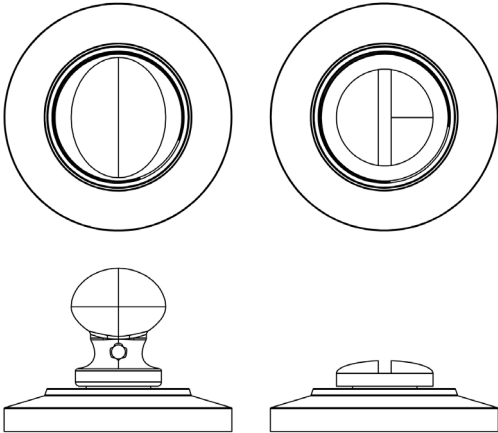

CODE

BUR-80DB-51DB

DESCRIPTION

Turn & Release

STANDARDS

PRODUCT SPECIFICATION

- 38mm centres
- Chamfered rose
- Matt lacquered solid brass

TECHNICAL DRAWING