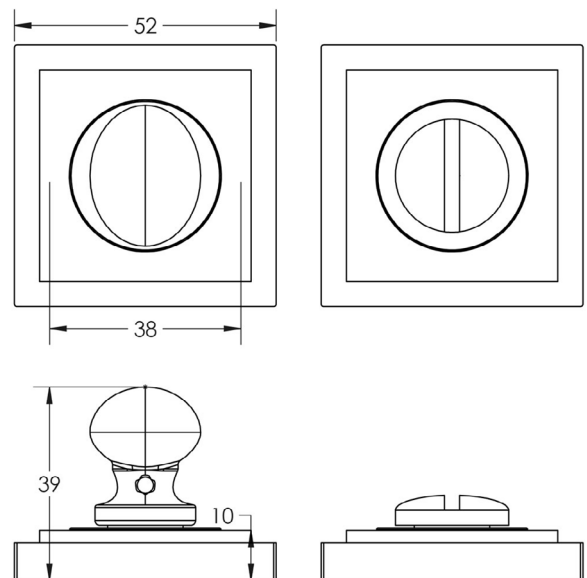

CODE

BUR-80DB-152DB

DESCRIPTION

Turn & Release

STANDARDS

PRODUCT SPECIFICATION

- 38mm centres
- Square stepped rose
- Matt lacquered solid brass

TECHNICAL DRAWING