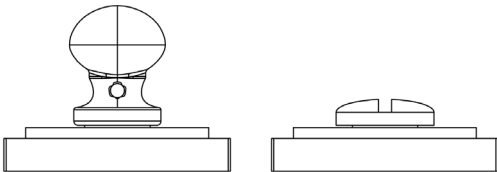

CODE

BUR-80DB-152DB

DESCRIPTION

Turn & Release

STANDARDS

PRODUCT SPECIFICATION

- 38mm centres
- Square stepped rose
- Matt lacquered solid brass

TECHNICAL DRAWING