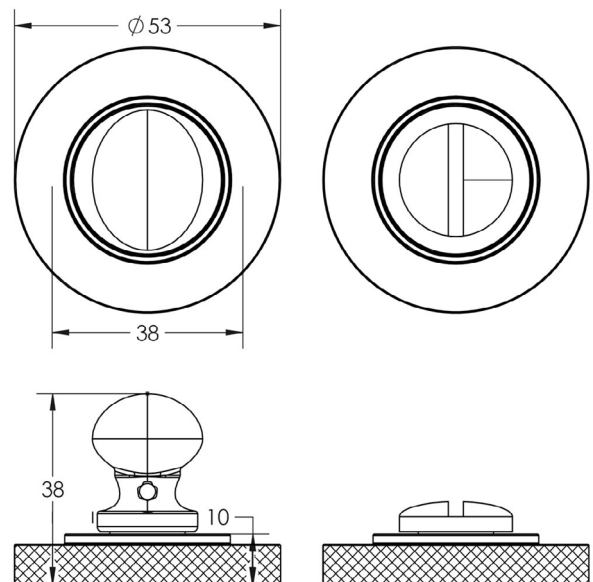

CODE

BUR-80AB-55AB

DESCRIPTION

Turn & Release

STANDARDS

PRODUCT SPECIFICATION

- 38mm centres
- Knurled rose
- Matt lacquered solid brass

TECHNICAL DRAWING