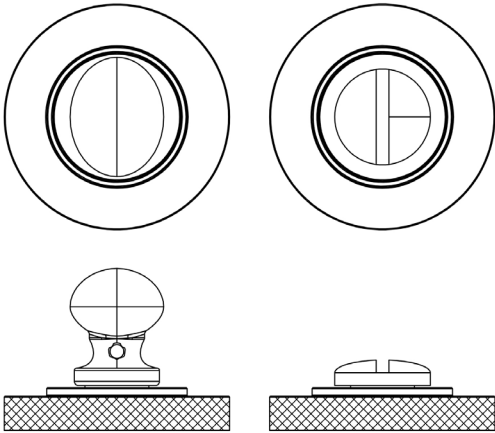

CODE

BUR-80AB-55AB

DESCRIPTION

Turn & Release

STANDARDS

PRODUCT SPECIFICATION

- 38mm centres
- Knurled rose
- Matt lacquered solid brass

TECHNICAL DRAWING