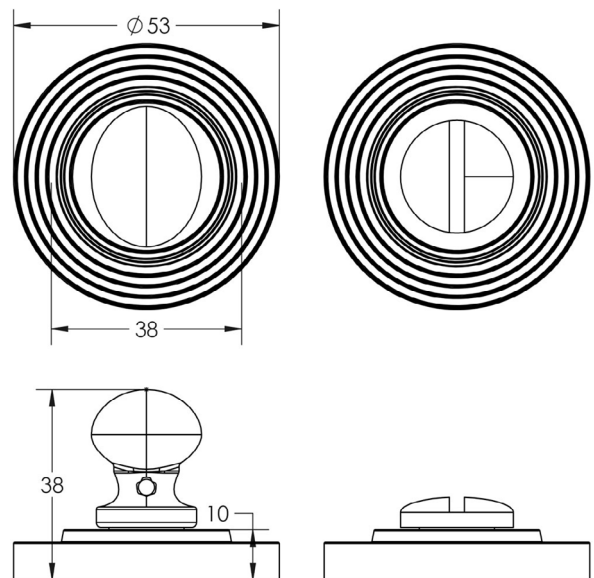

CODE

BUR-80AB-53AB

DESCRIPTION

Turn & Release

STANDARDS

PRODUCT SPECIFICATION

- 38mm centres
- Stepped rose
- Matt lacquered solid brass

TECHNICAL DRAWING