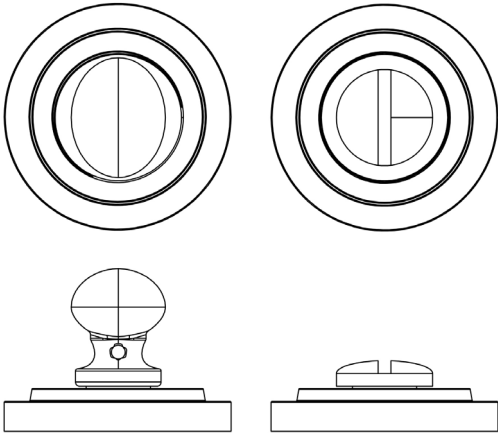

CODE

**BUR-80AB-52AB**

DESCRIPTION

**Turn & Release**

STANDARDS

PRODUCT SPECIFICATION

- 38mm centres
- Stepped rose
- Matt lacquered solid brass

TECHNICAL DRAWING