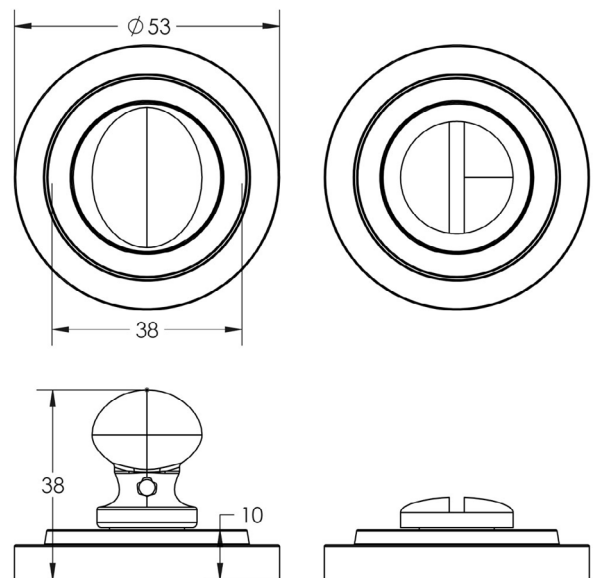

CODE

**BUR-80AB-52AB**

DESCRIPTION

**Turn & Release**

STANDARDS

PRODUCT SPECIFICATION

- 38mm centres
- Stepped rose
- Matt lacquered solid brass

TECHNICAL DRAWING