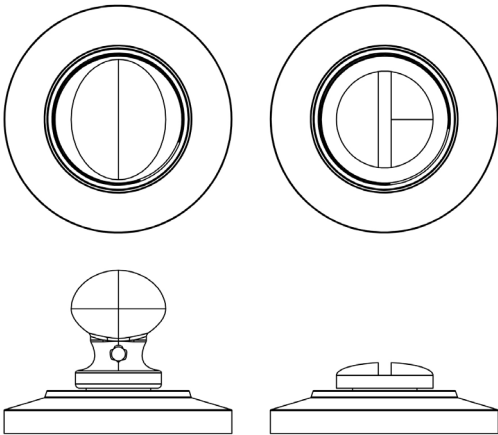

CODE

BUR-80AB-51AB

DESCRIPTION

Turn & Release

STANDARDS

PRODUCT SPECIFICATION

- 38mm centres
- Chamfered rose
- Matt lacquered solid brass

TECHNICAL DRAWING