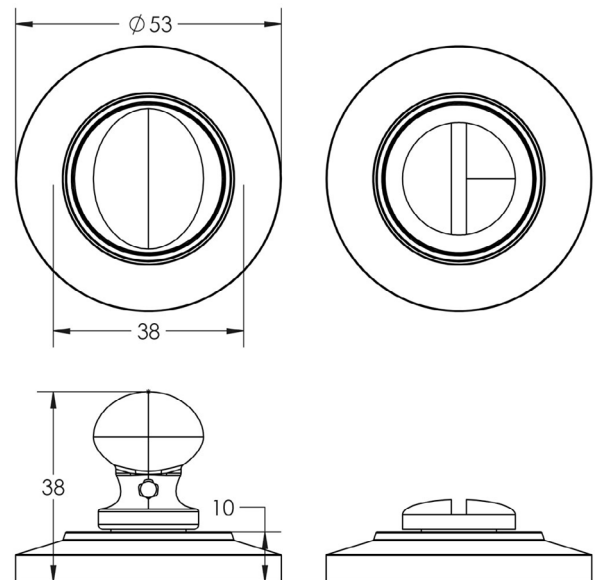

CODE

BUR-80AB-51AB

DESCRIPTION

Turn & Release

STANDARDS

PRODUCT SPECIFICATION

- 38mm centres
- Chamfered rose
- Matt lacquered solid brass

TECHNICAL DRAWING