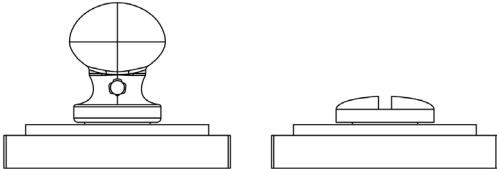

CODE

BUR-80AB-152AB

DESCRIPTION

Turn & Release

STANDARDS

PRODUCT SPECIFICATION

- 38mm centres
- Square stepped rose
- Matt lacquered solid brass

TECHNICAL DRAWING