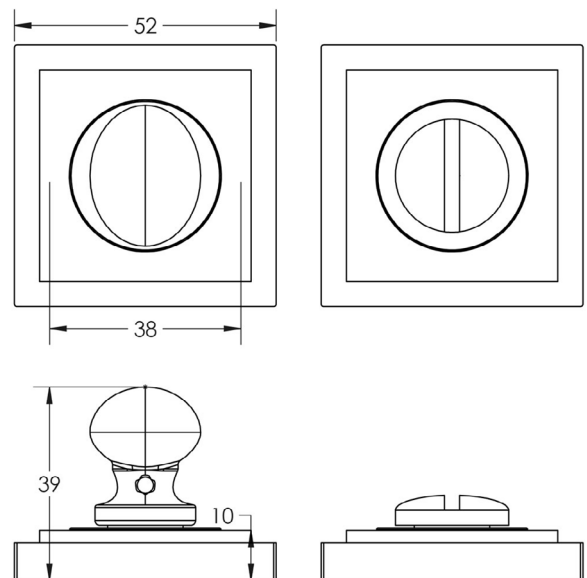

CODE

BUR-80AB-152AB

DESCRIPTION

Turn & Release

STANDARDS

PRODUCT SPECIFICATION

- 38mm centres
- Square stepped rose
- Matt lacquered solid brass

TECHNICAL DRAWING