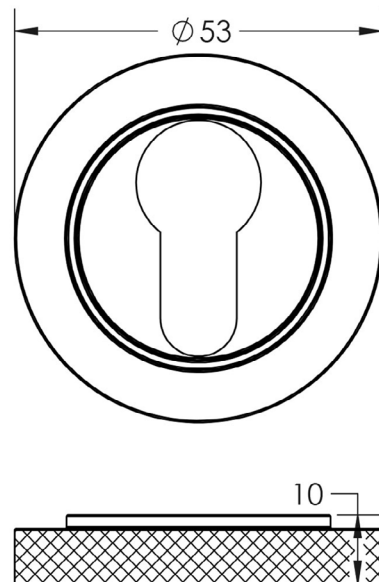

CODE

**BUR-61SN-75SN**

DESCRIPTION

**Standard Escutcheon**

STANDARDS

PRODUCT SPECIFICATION

- Knurled round rose
- Matt lacquered solid brass

TECHNICAL DRAWING