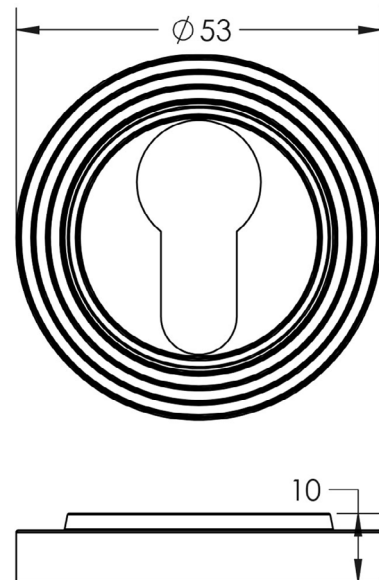

CODE

BUR-61SN-74SN

DESCRIPTION

Euro Escutcheon

STANDARDS

PRODUCT SPECIFICATION

- Reeded round rose
- Matt lacquered solid brass

TECHNICAL DRAWING