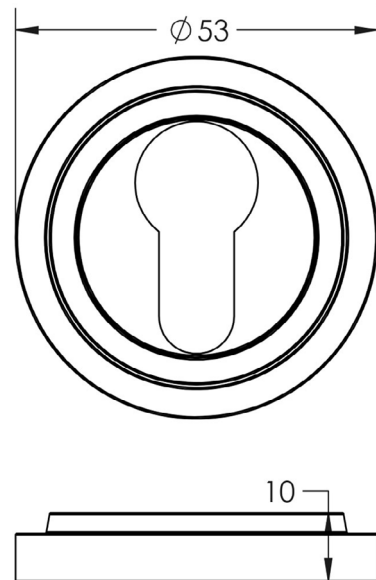

CODE

BUR-61SN-73SN

DESCRIPTION

Euro Escutcheon

STANDARDS

PRODUCT SPECIFICATION

- Stepped round rose
- Matt lacquered solid brass

TECHNICAL DRAWING