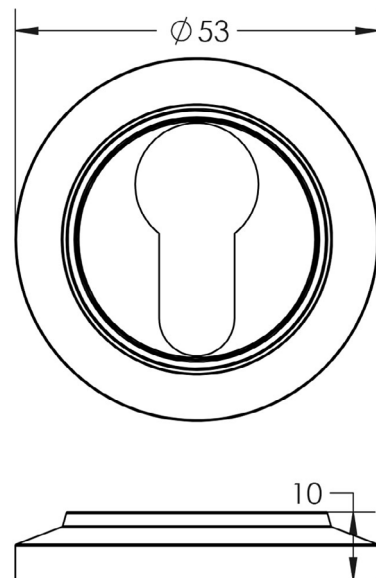

CODE

BUR-61SN-72SN

DESCRIPTION

Euro Escutcheon

STANDARDS

PRODUCT SPECIFICATION

- Chamfered round rose
- Matt lacquered solid brass

TECHNICAL DRAWING