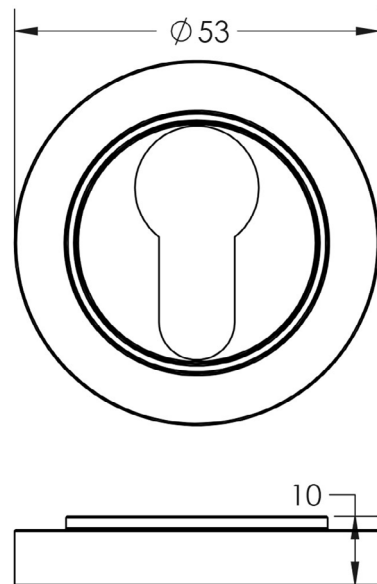

CODE

BUR-61SN-71SN

DESCRIPTION

Euro Escutcheon

STANDARDS

PRODUCT SPECIFICATION

- Plain round rose
- Matt lacquered solid brass

TECHNICAL DRAWING