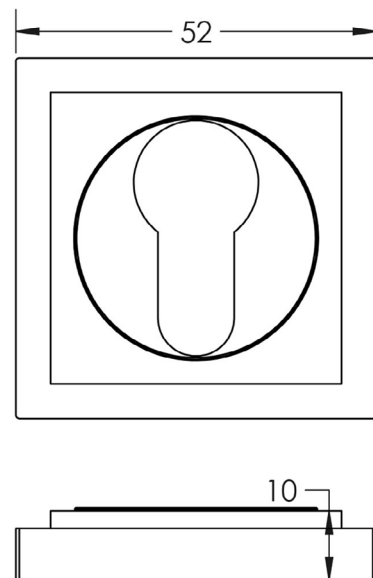

CODE

BUR-61SN-173SN

DESCRIPTION

Euro Escutcheon

STANDARDS

PRODUCT SPECIFICATION

- Stepped square rose
- Matt lacquered solid brass

TECHNICAL DRAWING