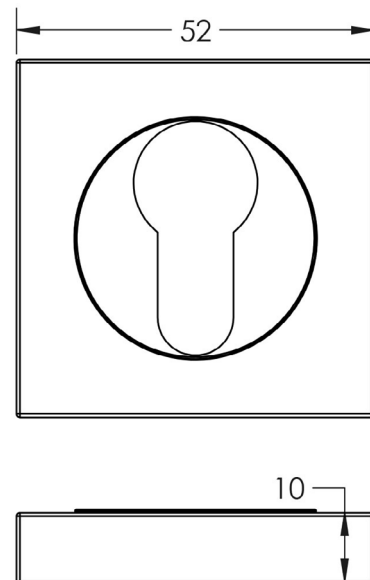

CODE

**BUR-61SN-171SN**

DESCRIPTION

**Euro Escutcheon**

STANDARDS

PRODUCT SPECIFICATION

- Plain square rose
- Matt lacquered solid brass

TECHNICAL DRAWING