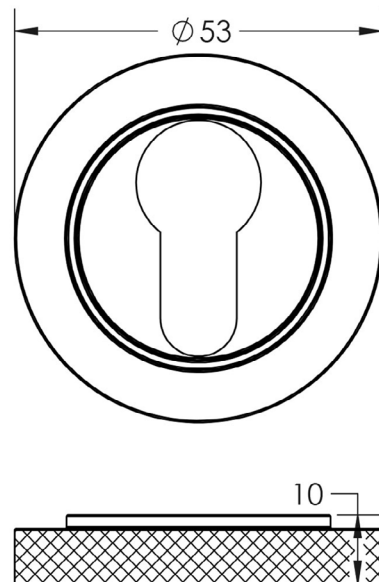

CODE

BUR-61SB-75SB

DESCRIPTION

Standard Escutcheon

STANDARDS

PRODUCT SPECIFICATION

- Knurled round rose
- Matt lacquered solid brass

TECHNICAL DRAWING