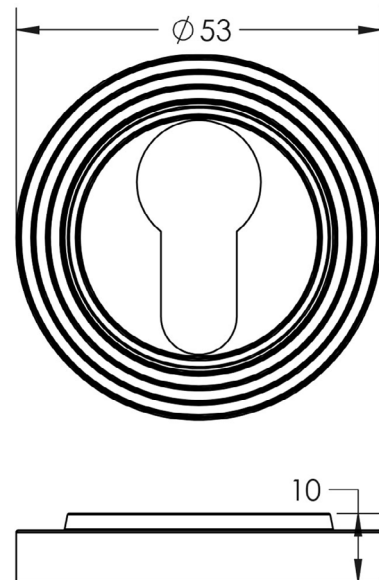

CODE

BUR-61SB-74SB

DESCRIPTION

Euro Escutcheon

STANDARDS

PRODUCT SPECIFICATION

- Reeded round rose
- Matt lacquered solid brass

TECHNICAL DRAWING