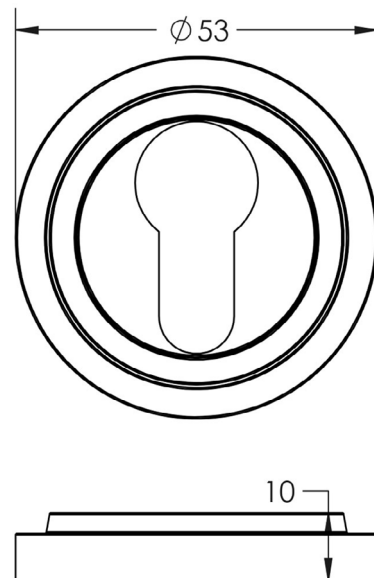

CODE

**BUR-61SB-73SB**

DESCRIPTION

**Euro Escutcheon**

STANDARDS

PRODUCT SPECIFICATION

- Stepped round rose
- Matt lacquered solid brass

TECHNICAL DRAWING