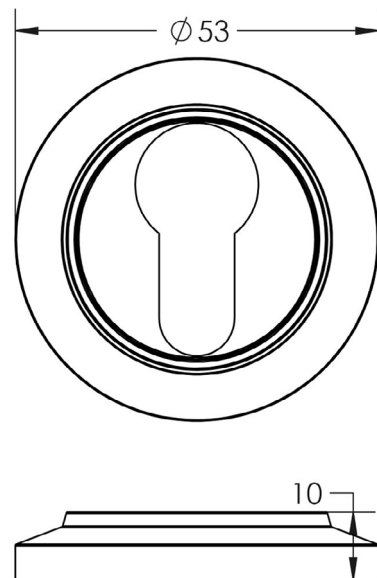

CODE

BUR-61SB-72SB

DESCRIPTION

Euro Escutcheon

STANDARDS

PRODUCT SPECIFICATION

- Chamfered round rose
- Matt lacquered solid brass

TECHNICAL DRAWING