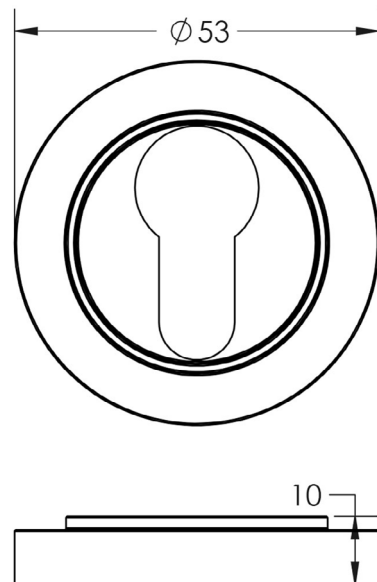

CODE

BUR-61SB-71SB

DESCRIPTION

Euro Escutcheon

STANDARDS

PRODUCT SPECIFICATION

- Plain round rose
- Matt lacquered solid brass

TECHNICAL DRAWING