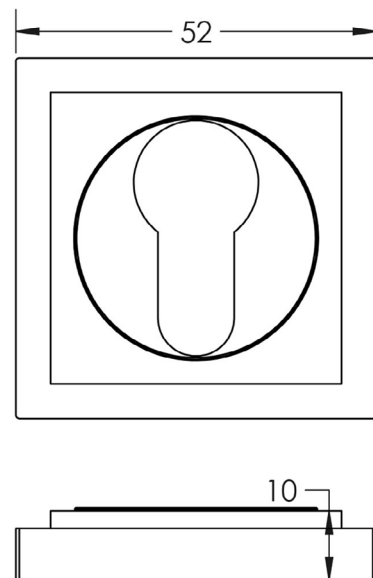

CODE

**BUR-61SB-173SB**

DESCRIPTION

**Euro Escutcheon**

STANDARDS

PRODUCT SPECIFICATION

- Stepped square rose
- Matt lacquered solid brass

TECHNICAL DRAWING