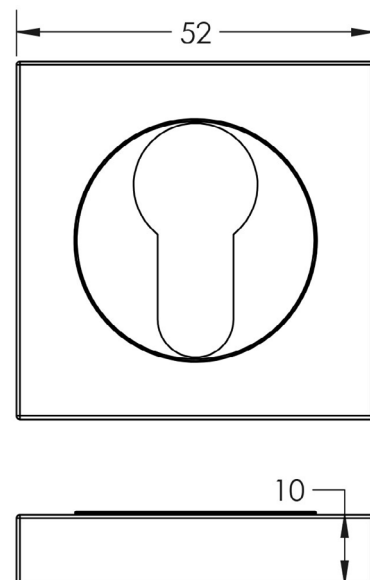

CODE

**BUR-61SB-171SB**

DESCRIPTION

**Euro Escutcheon**

STANDARDS

PRODUCT SPECIFICATION

- Plain square rose
- Matt lacquered solid brass

TECHNICAL DRAWING