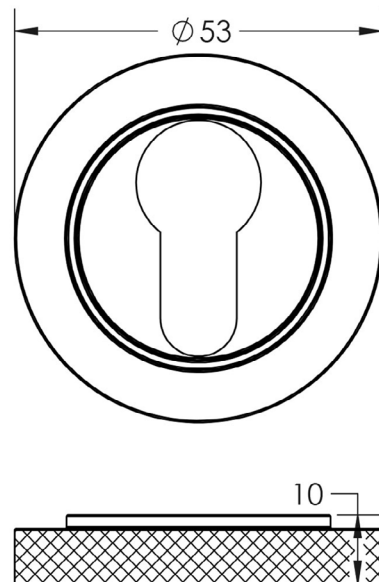

CODE

**BUR-61PN-75PN**

DESCRIPTION

**Standard Escutcheon**

STANDARDS

PRODUCT SPECIFICATION

- Knurled round rose
- Matt lacquered solid brass

TECHNICAL DRAWING