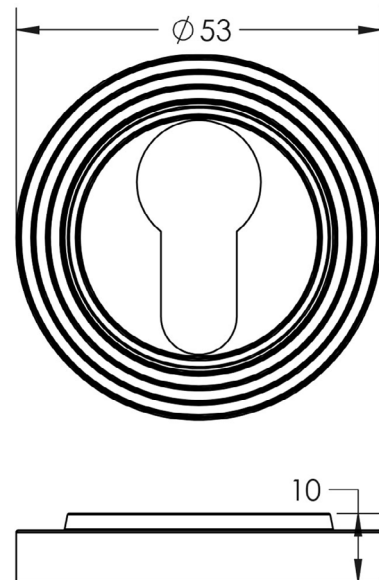

CODE

BUR-61PN-74PN

DESCRIPTION

Euro Escutcheon

STANDARDS

PRODUCT SPECIFICATION

- Reeded round rose
- Matt lacquered solid brass

TECHNICAL DRAWING