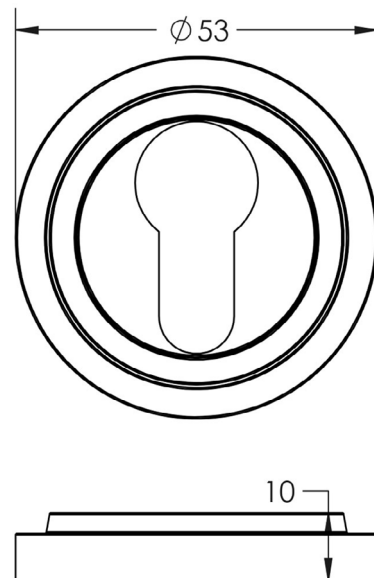

CODE

**BUR-61PN-73PN**

DESCRIPTION

**Euro Escutcheon**

STANDARDS

PRODUCT SPECIFICATION

- Stepped round rose
- Matt lacquered solid brass

TECHNICAL DRAWING