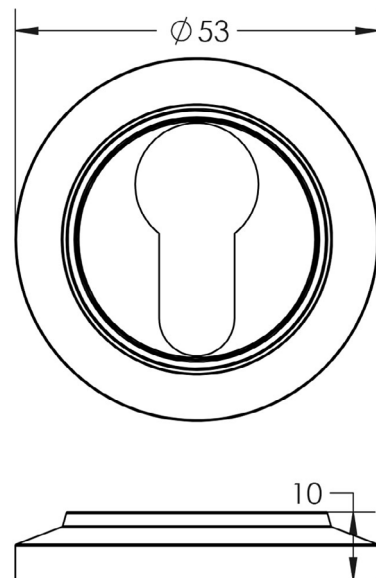

CODE

BUR-61PN-72PN

DESCRIPTION

Euro Escutcheon

STANDARDS

PRODUCT SPECIFICATION

- Chamfered round rose
- Matt lacquered solid brass

TECHNICAL DRAWING